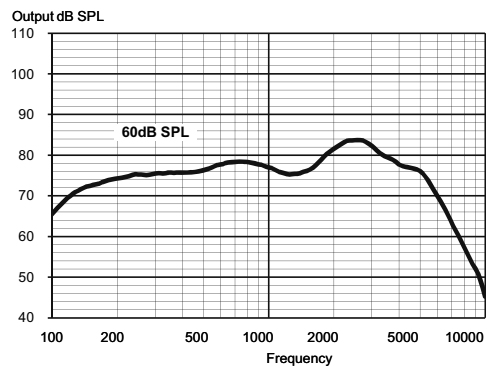

OUTPUT - 2CC COUPLER

IEC 60118-7 / ANSI S3.22-2003

Technical data

Typical data obtained through standard pure tone measurements.
Hearing aid set to Compass Test mode 1, unless stated otherwise.
Measured using a standard ITE coupler.

		IEC 60118-0	ANSI S3.22-2003 / IEC 60118-7
OSPL90	2500 Hz	114 dB SPL	104 dB SPL
	Peak	118 dB SPL	107 dB SPL
	Average	110 dB SPL	103 dB SPL
Acoustic output (Input 60 dB SPL)	2500 Hz	93 dB SPL	83 dB SPL
	Peak	94 dB SPL	84 dB SPL
	Average	85 dB SPL	78 dB SPL
Max gain (Input 50 dB SPL, Compass Max gain test mode)	2500 Hz	61 dB	52 dB
	Peak	64 dB	53 dB
	Average	58 dB	50 dB
Frequency range		100 Hz - 10000 Hz	100 Hz - 7800 Hz
Harmonic distortion (Input 70 dB SPL)	500 Hz	0.5%	0.3%
	800 Hz	0.5%	0.3%
	1600 Hz	0.7%	0.5%
Equivalent input noise		20 dB SPL	23 dB SPL
Battery drain (stand by)		1.13 mA	1.13 mA
Battery drain		1.14 mA	1.14 mA
Battery life / hours (Type 10 Zn-Air, 90 mAh)		80	80
Mobile phone immunity		IRIL: -33/-38 dB SPL	U-rating: M3