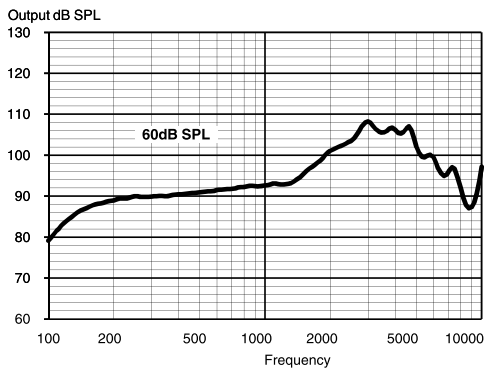

ACCESSORIES

- RC-DEX, M-DEX and TV-DEX

C3-m-CB

MAXIMUM OUTPUT - EAR SIMULATOR

IEC 60118-0

MAXIMUM OUTPUT - 2CC COUPLER

IEC 60118-7 / ANSI S3.22-2003

OUTPUT - EAR SIMULATOR

IEC 60118-0

OUTPUT - 2CC COUPLER

IEC 60118-7 / ANSI S3.22-2003

Technical data Typical data obtained through standard pure tone measurements.
Hearing aid set to Compass Test mode 1, unless stated otherwise.
Measured using a normal hook and standard BTE coupler.