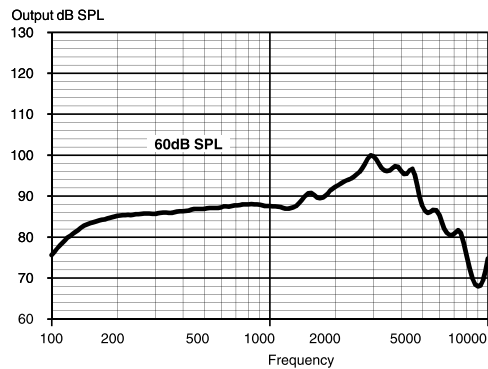

ACCESSORIES

- RC-DEX, M-DEX and TV-DEX

C3-m-CB

MAXIMUM OUTPUT - EAR SIMULATOR

IEC 60118-0

MAXIMUM OUTPUT - 2CC COUPLER

IEC 60118-7 / ANSI S3.22-2003

OUTPUT - EAR SIMULATOR

IEC 60118-0

OUTPUT - 2CC COUPLER

IEC 60118-7 / ANSI S3.22-2003

Technical data Typical data obtained through standard pure tone measurements.
Hearing aid set to Compass Test mode 1, unless stated otherwise.
Measured using a normal hook and standard BTE coupler.