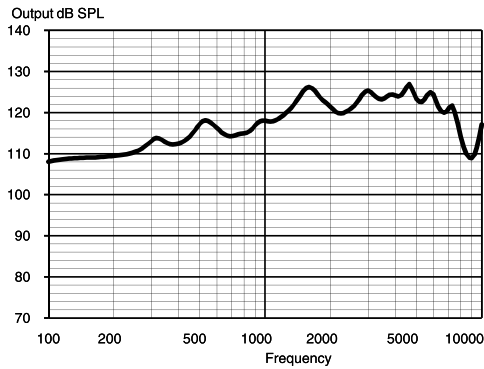

C3-m-CB

MAXIMUM OUTPUT - EAR SIMULATOR

IEC 60118-0