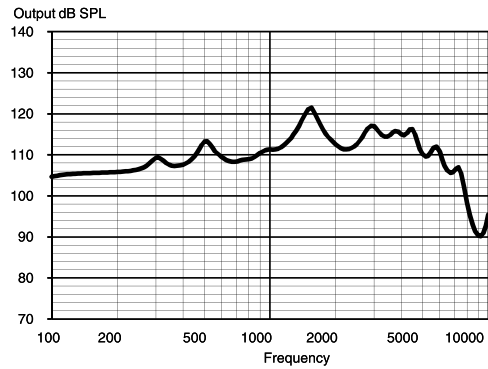

ACCESSORIES

- RC-DEX, M-DEX and TV-DEX

C3-m-CB

MAXIMUM OUTPUT - EAR SIMULATOR

IEC 60118-0

MAXIMUM OUTPUT - 2CC COUPLER

IEC 60118-7 / ANSI S3.22-2003

OUTPUT - EAR SIMULATOR

IEC 60118-0

OUTPUT - 2CC COUPLER

IEC 60118-7 / ANSI S3.22-2003

Technical data Typical data obtained through standard pure tone measurements.
Hearing aid set to Compass Test mode 1, unless stated otherwise.
Measured using a normal hook and standard BTE coupler.