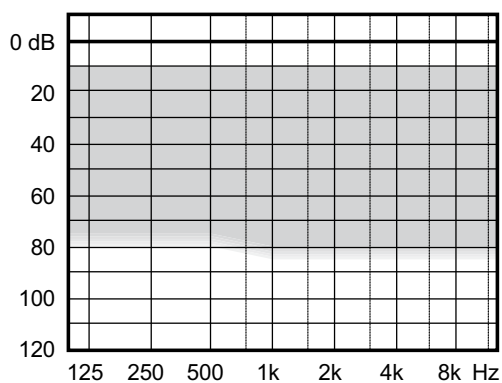

WIDEX CLEAR™330 MICRO-BTE WITH **C-ISP**

The WIDEX CLEAR™330 micro-BTE model features the new C-ISP platform and unique Widex wireless technology.

Minimal to moderately severe hearing losses

SUGGESTED FITTING RANGE