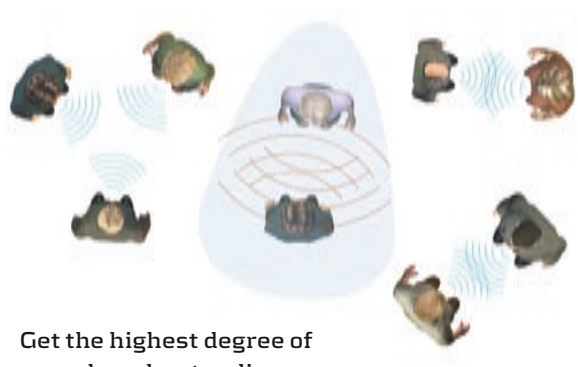

Inteo does for hearing what night vision goggles do for sight. Inteo brings high-pitched sounds back to you, such as the cymbals in a jazz band, rustling leaves or bird song. With Inteo at home, you'll know whether it is the doorbell or the phone that is ringing.

Inteo detects the otherwise inaudible sounds and transposes them to fit your individual hearing abilities.

No matter the environment Inteo ensures that you hear distinct alarm signals.

Experience new sounds

**Experience unrivalled
speech understanding
in noisy sound
environments**

The patented technology in Inteo ensures a demonstrably higher degree of speech understanding in noisy situations compared to other hearing aids. Whether you are having a conversation in your car or discussing where to go next in the busy shopping centre – with Inteo words come more easily.